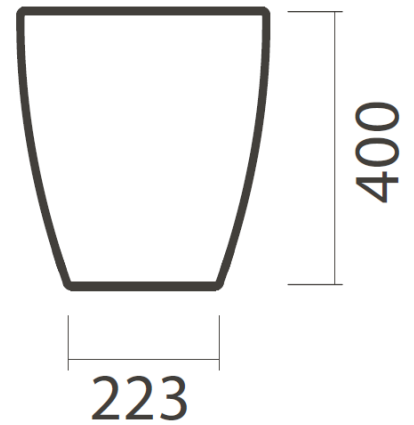

Measurements in millimetres mm

Information updated July 2017

Tel 0345 873 8840

crosswater[™]

TECHNICAL

KAI X BACK TO WALL WC—BOX RIM

FLOOR STANDING—Horizontal outlet

FULL BACK TO WALL

KL6207CW

Weight 27Kgs

Requires Concealed Cistern

Sizes detailed could have a variation of about +/-5 % due to the changes to material characteristics during the firing processes.