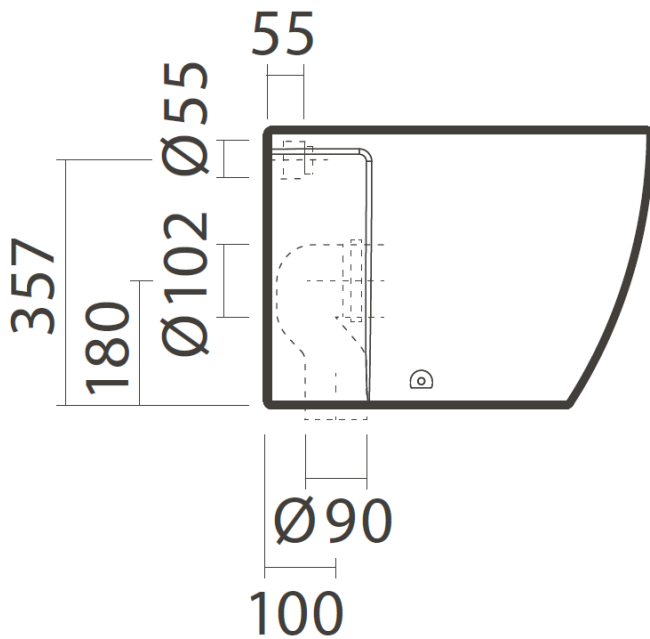

Measurements in millimetres mm

Information updated July 2017

Tel 0345 873 8840

crosswater[™]

TECHNICAL

KAI X BACK TO WALL WC—BOX RIM

FLOOR STANDING—Horizontal outlet

FULL BACK TO WALL

KL6207CW

Weight 27Kgs

Requires Concealed Cistern

Sizes detailed could have a variation of about +/-5 % due to the changes to material characteristics during the firing processes.