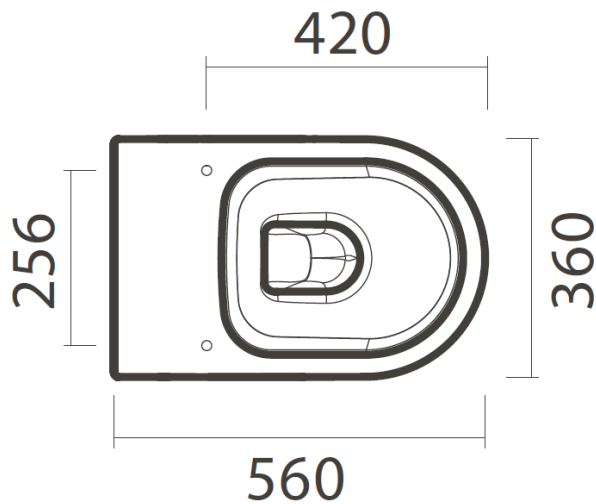

Measurements in millimetres mm

Information updated July 2017

Tel 0345 873 8840

crosswater[™]

TECHNICAL

KAI X BACK TO WALL WC—BOX RIM

FLOOR STANDING—Horizontal outlet

FULL BACK TO WALL

KL6207CW

Weight 27Kgs

Requires Concealed Cistern

Sizes detailed could have a variation of about +/-5 % due to the changes to material characteristics during the firing processes.